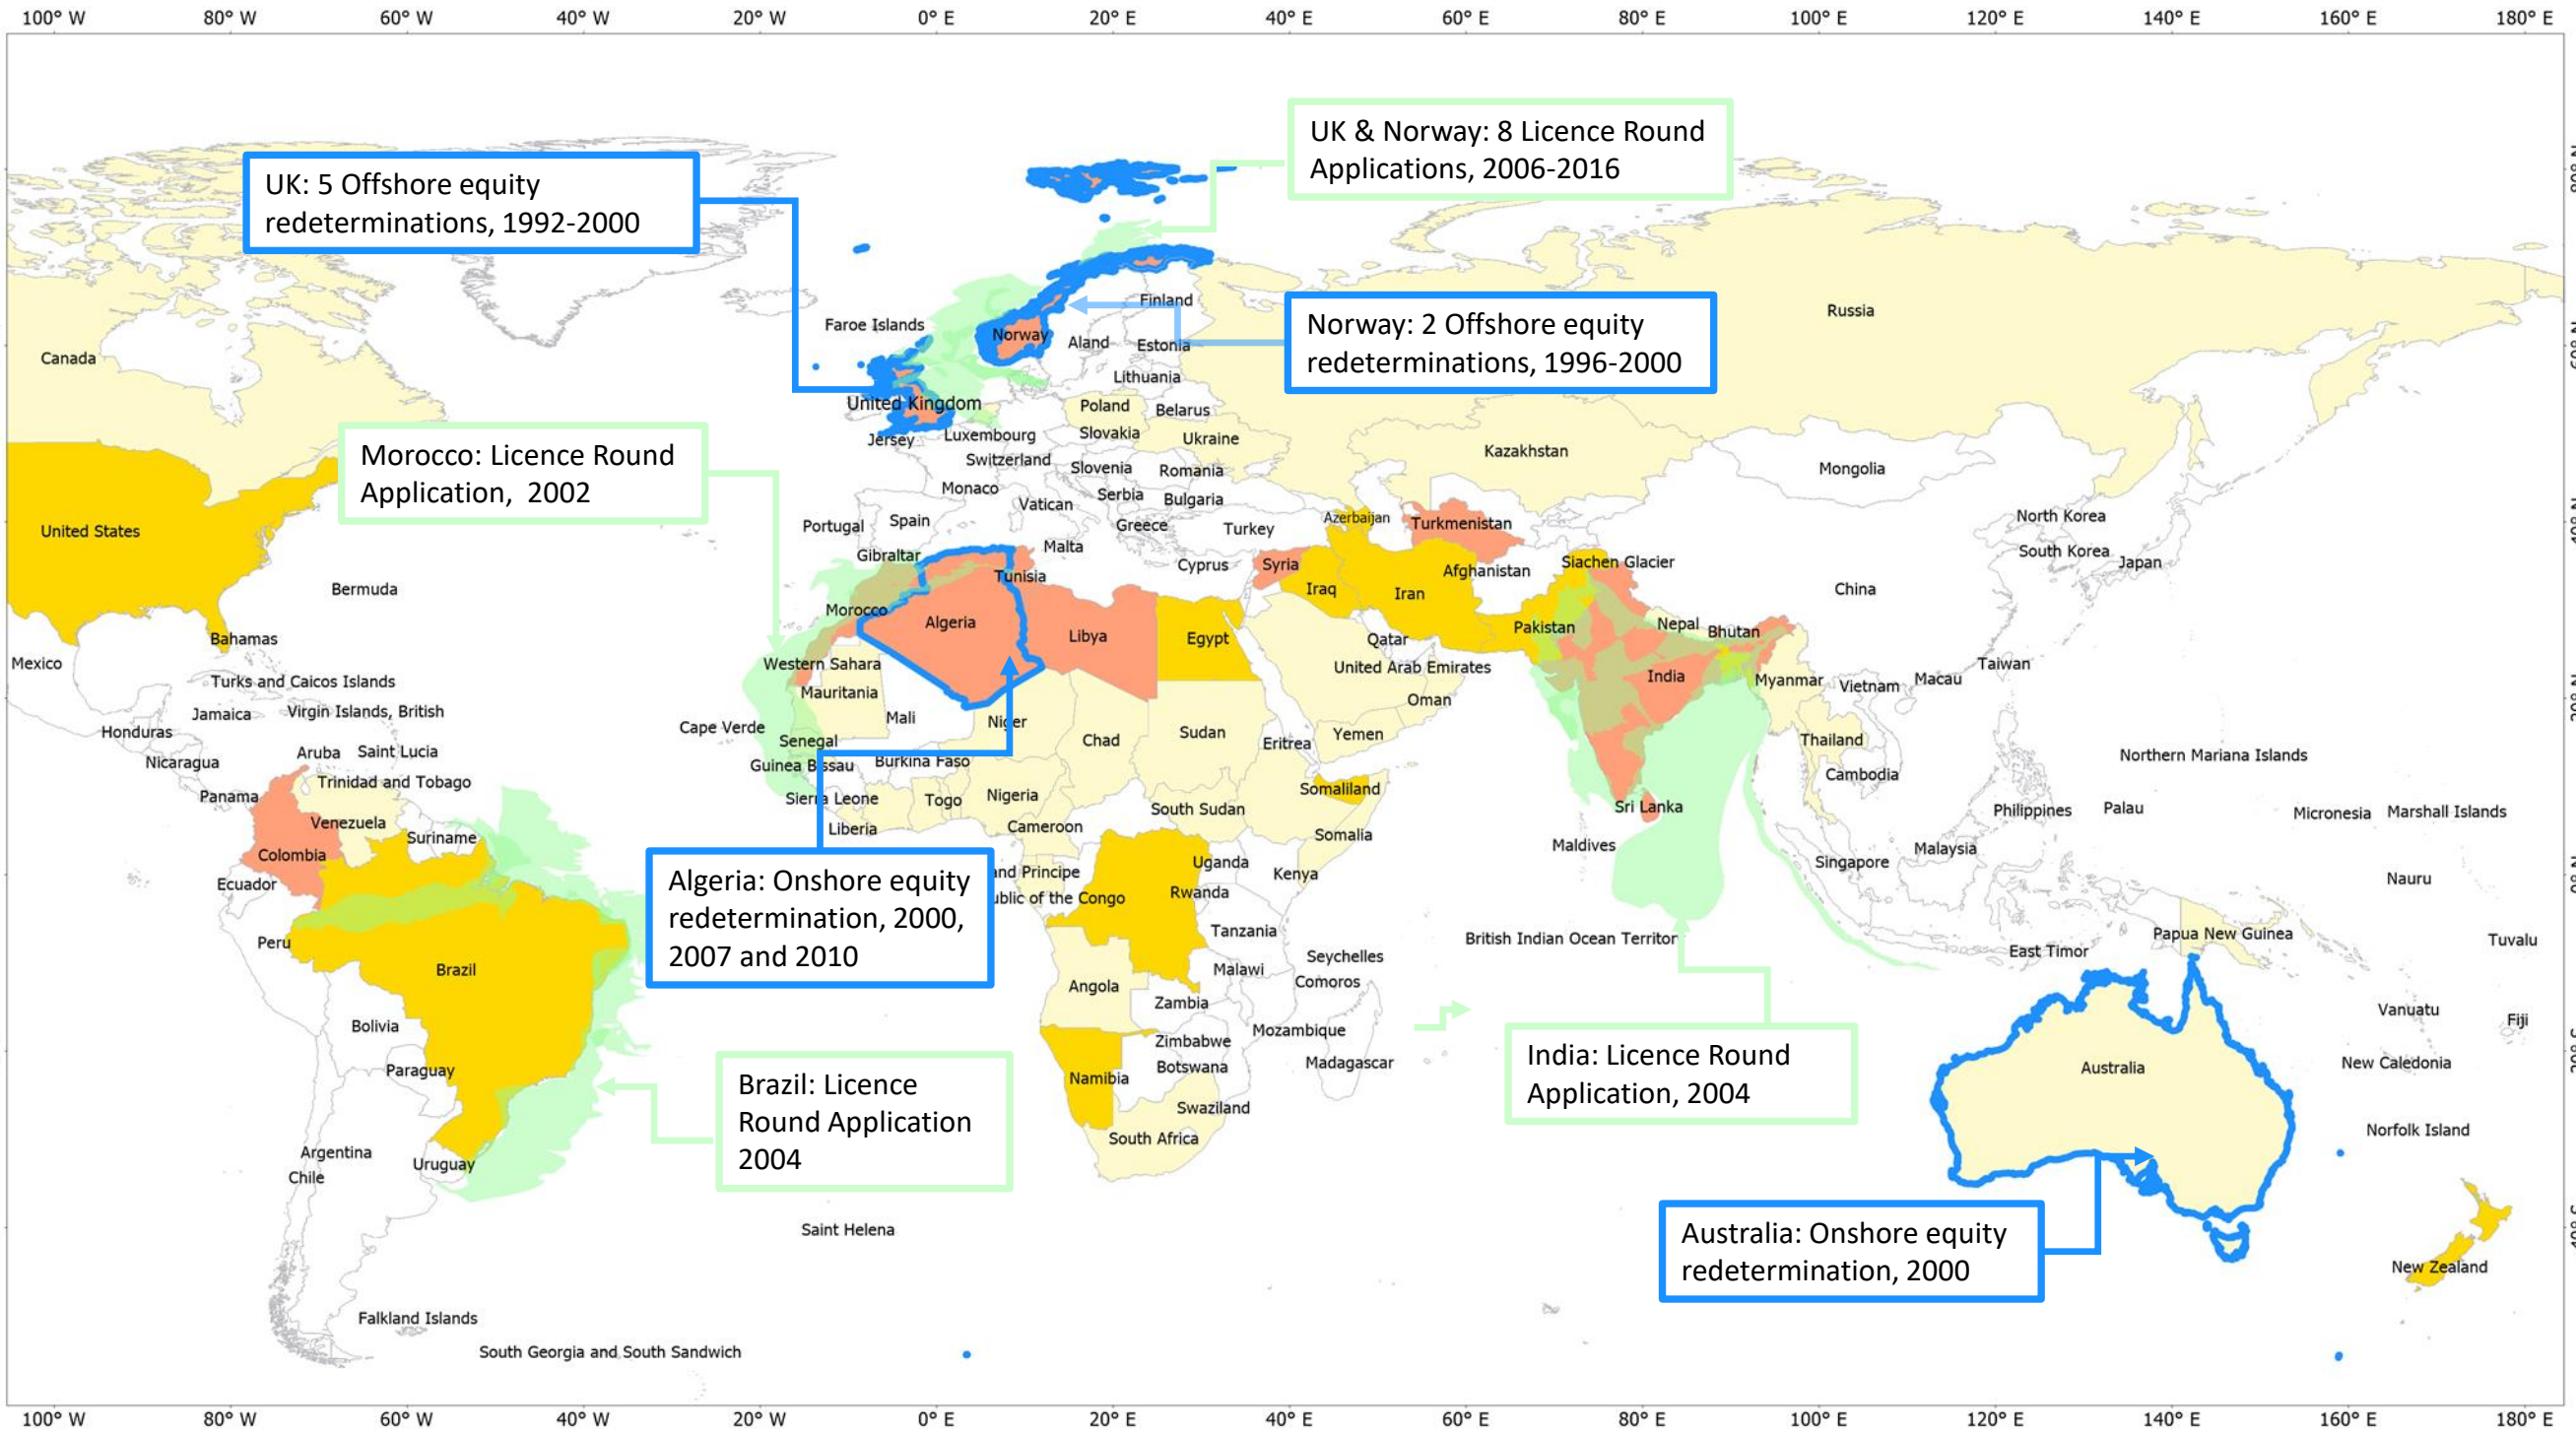

Licence Round, Unitisation and General Geoscience Experience

Members of Calderdale Geoscience (CGL), a UK-based geosciences consultancy established in 2004, have contributed to a number of licence round applications over the past 30 years, and have taken part in a significant number of equity redeterminations. Some areas of CGL's world-wide experience are presented on the map below, which also illustrates the level of CGL experience by country:

-  Basins studied by CGL during Licensing Rounds
-  Countries where CGL has worked on Equity Redeterminations
-  Countries where CGL has significant experience.
-  Countries where CGL has moderate experience.
-  Countries where CGL has some experience.